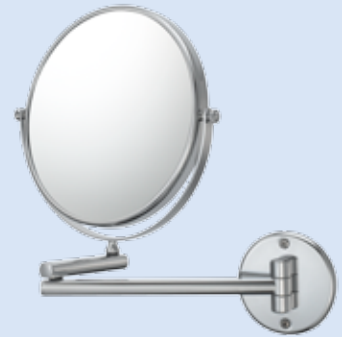

## Traditional: Non-Lighted

### Recessed Base Vanity Mirror

- 1x / 5x magnification\*
- 7 7/8" diameter
- 15 1/4" tall
- Recessed base for jewelry
- Finishes available:  
**86645** – Chrome  
**86675** – Brushed Nickel
  
- \*1x / 10x magnification
- Finishes available:  
**86640** – Chrome

### Classic Adjustable Vanity Mirror

- 1x / 5x magnification
- 7 7/8" diameter
- Adjustable from 14 1/8" to 17 1/4" tall
- Finishes available:  
**81715** - Italian Bronze  
**81745** - Chrome  
**81775** - Brushed Nickel

### Minimalist Rectangular Vanity Mirror Single-Sided

- 3x magnification
- 5" x 8" rectangular dimension
- 13 3/4" tall
- Finishes available:  
82243 - Chrome  
82273 - Brushed Nickel  
82283 - Polished Nickel