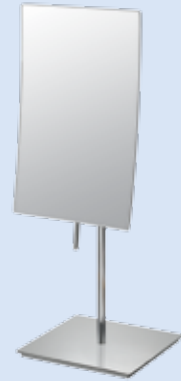

### Recessed Base Vanity Mirror

- 1x / 5x magnification\*
- 7 7/8" diameter
- 15 1/4" tall
- Recessed base for jewelry
- Finishes available:  
**86645** – Chrome  
**86675** – Brushed Nickel
  
- \*1x / 10x magnification
- Finishes available:  
**86640** – Chrome

## Contemporary: Non-Lighted

### Rectangular Vanity Mirror

- 1x / 3x magnification
- 9 3/4" x 6 1/4" frame dimensions
- 14" tall
- Finishes available:  
80643 - Chrome  
80673 - Brushed Nickel

### Minimalist Rectangular Vanity Mirror Single-Sided

- 3x magnification
- 5" x 8" rectangular dimension
- 13 3/4" tall
- Finishes available:  
82243 - Chrome  
82273 - Brushed Nickel  
82283 - Polished Nickel