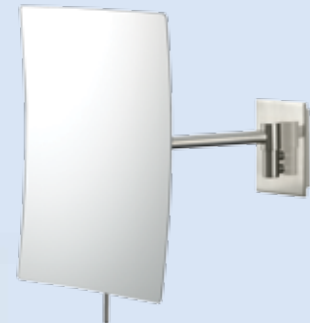

Minimalist Rectangular Wall Mirror

- 3x magnification
- 9 3/8" x 6 1/4" rectangular dimension
- 9" extension
- Finishes available:
  21843 - Chrome
  21873 - Brushed Nickel
  21883 - Polished Nickel