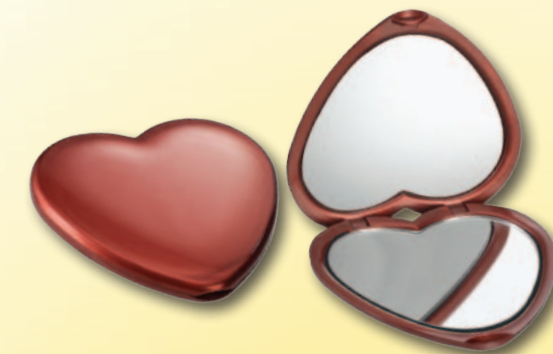

TERMS: NET 30 DAYS • F.O.B.: KANSAS CITY, MO

Customer agrees that any disputes will assume that
the origin of all contracts is Dublin, CA.

first impressions™

Fun, Fashion & Flair for 2012

First Impressions — The perfect combination of function and fun for makeup and grooming needs. Whether you're looking for fun jewel-tone fashion, current design or color styles, First Impressions has what you need. With magnifications from 1X to 10x, these mirrors offer exceptional margins with quick turnover rates at saleable prices.

First Impressions —
Fun, Fashion & Flair

Heart Shaped Double Mirror Compact

- 1x / 2x magnification
 - 3" x 2.5"
 - Non-magnified mirror on opposite side
 - Peggable card
- 00550 – Red metallic

Pearlescent Mirrored Contact Lens Case

- 1x magnification
 - 3" x 1.75"
 - Convenient case includes mirror and individual lens holders
 - 12 piece counter display or peggable
- 1-1011 – 3 each of 4 colors

first impressions™

Fashion Double Mirror Compacts