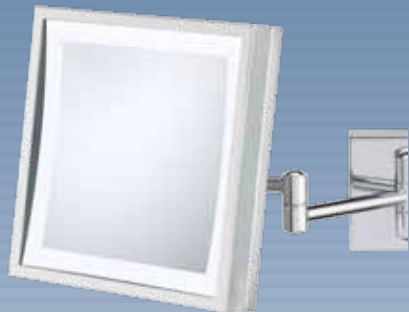

Single-Sided LED Lighted Mirrors

Single-Sided LED Square Wall Mirror

- 3x magnification
- 8 1/8" square frame
- 12 5/16" extension
- Hard-wired (plug-in version available)
- 5,800 Kelvin Temperature (light color)
- Finishes available:
  91203HW – Black Nickel
  91243HW – Chrome (shown in picture)
  91273HW – Brushed Nickel
  91283HW – Polished Nickel

Single-Sided LED Square Wall Mirror

- 3x magnification
- 8 1/8" square frame
- 12 5/16" extension
- Plug-in (hard-wired option available)
- 5,800 Kelvin Temperature (light color)
- Finishes available:
  91203 – Black Nickel
  91243 – Chrome (shown in picture)
  91273 – Brushed Nickel
  91283 – Polished Nickel

Light Color Kelvin (k) Temperature	Warm White 3000 k	Daylight White 4000 k	Cool White 6000 k